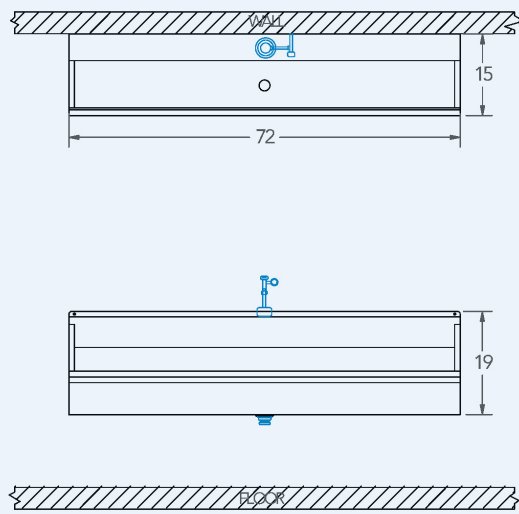

Paluxy

Model # PA.72FV

Flush Valve Urinal

Bowl (Lg x Wd x Dp)

72" x 15" x 19"

Overall (Lg x Wd)

72" x 15"

Faucets

N/A

Material

16 gauge, stainless steel

Faucet Holes

N/A

Drain

1 7/8" Dia Opening

Additional Features