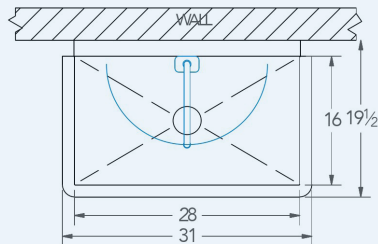

Blanco

Model # BL.2816.110
Scrub Sink

Bowl (Lg x Wd x Dp)
28" x 16" x 10 1/2"

Overall (Lg x Wd)
31" x 19 1/2"

Faucet
Wall mounted, Sensor Faucet

Compartments
Single compartment

Material
16 gauge, stainless steel

Faucet Holes
1-1/8" Dia

Drain
3-1/2" Dia Opening

Included:

Matched Faucet

Basket Drain(s)

Install Kit

Additional Features

- 16 gauge stainless steel
- 10-1/2 inch deep to sink rim
- Robust retro styling
- Stainless angular wall brackets
- 1-1/2 inch sanitary rolled rim
- 3-1/2 inch diameter recessed drain opening
- Faucet and drain included
- 10 year warranty
- Made in Texas