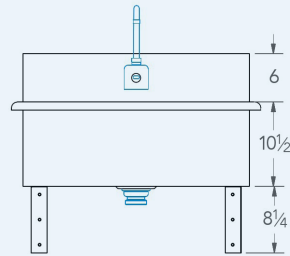

Blanco

Model # BL.2816.110
Scrub Sink

Bowl (Lg x Wd x Dp)
28" x 16" x 10 1/2"

Overall (Lg x Wd)
31" x 19 1/2"

Faucet
Wall mounted, Sensor Faucet

Compartments
Single compartment

Material
16 gauge, stainless steel

Faucet Holes
1-1/8" Dia

Drain
3-1/2" Dia Opening

Included:

Matched Faucet

Basket Drain(s)

Install Kit

Additional Features

- 16 gauge stainless steel
- 10-1/2 inch deep to sink rim
- Robust retro styling
- Stainless angular wall brackets
- 1-1/2 inch sanitary rolled rim
- 3-1/2 inch diameter recessed drain opening
- Faucet and drain included
- 10 year warranty
- Made in Texas