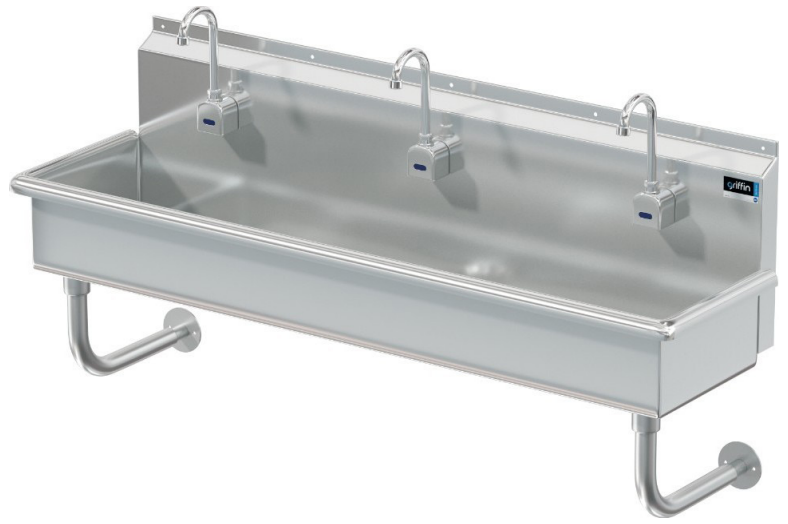

Blanco

Model # BL.360.110

Wash Stations

Bowl (Lg x Wd x Dp)
57" x 14" x 8"

Faucets
Of Faucet : 3
Wall Mounted
Sensor Faucets

Overall (Lg x Wd)
60" x 17 1/2"

Material
16 gauge, stainless steel

Faucet Holes
1-1/8" Dia

Drain
3-1/2" Dia Opening

Included:

Matched Faucet

Basket Drain(s)

Install Kit

Additional Features

- 16 gauge stainless steel
- 8 inch deep to sink rim
- Robust retro styling
- Stainless tubular wall brackets
- 1-1/2 inch sanitary rolled rim
- 3-1/2 inch diameter recessed drain opening
- Faucets and drain included
- Thermostatic Mixing Valve with sensor models
- ADA configurations available
- 10 year warranty
- Made in Texas