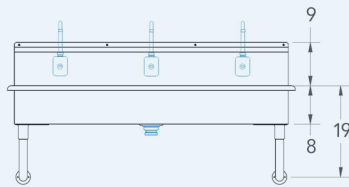

Blanco

Model # BL.360.110

Wash Stations

Bowl (Lg x Wd x Dp)
57" x 14" x 8"

Faucets
Of Faucet : 3
Wall Mounted
Sensor Faucets

Overall (Lg x Wd)
60" x 17 1/2"

Material
16 gauge, stainless steel

Faucet Holes
1-1/8" Dia

Drain
3-1/2" Dia Opening

Included:

Matched Faucet

Basket Drain(s)

Install Kit

Additional Features

- 16 gauge stainless steel
- 8 inch deep to sink rim
- Robust retro styling
- Stainless tubular wall brackets
- 1-1/2 inch sanitary rolled rim
- 3-1/2 inch diameter recessed drain opening
- Faucets and drain included
- Thermostatic Mixing Valve with sensor models
- ADA configurations available
- 10 year warranty
- Made in Texas