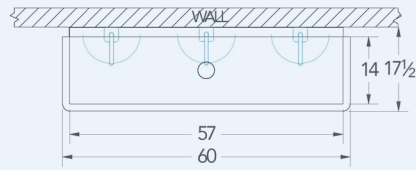

Blanco

Model # BL.360.110

Wash Stations

Bowl (Lg x Wd x Dp)
57" x 14" x 8"

Faucets
Of Faucet : 3
Wall Mounted
Sensor Faucets

Overall (Lg x Wd)
60" x 17 1/2"

Material
16 gauge, stainless steel

Faucet Holes
1-1/8" Dia

Drain
3-1/2" Dia Opening

Included:

Matched Faucet

Basket Drain(s)

Install Kit

Additional Features

- 16 gauge stainless steel
- 8 inch deep to sink rim
- Robust retro styling
- Stainless tubular wall brackets
- 1-1/2 inch sanitary rolled rim
- 3-1/2 inch diameter recessed drain opening
- Faucets and drain included
- Thermostatic Mixing Valve with sensor models
- ADA configurations available
- 10 year warranty
- Made in Texas