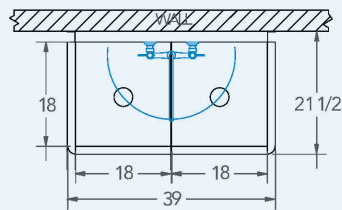

Wichita

Model # WC.288.00

2-Compartment Industrial Sink

Bowl (Lg x Wd x Dp)

18" x 18" x 14"

Drainboard

Left: 0"

Right: 0"

Overall (Lg x Wd x Ht)

39" x 21 1/2" x 42"

Material

14 gauge, stainless steel

Faucet Holes

1-1/8" Dia 8" Centers

Drain

3-1/2" Dia Opening

Included:

Matched Faucet

Basket Drain(s)

Install Kit

Additional Features

- 14 gauge stainless steel
- 12 gauge partition(s)
- 14" deep to sink rim
- Robust retro styling
- Stainless steel legs & feet
- 1-1/2" sanitary rolled-rim
- D 3-1/2" recessed drain opening
- Integrated security flange
- Specification grade hardware included
- 10-year warranty
- Made in Texas