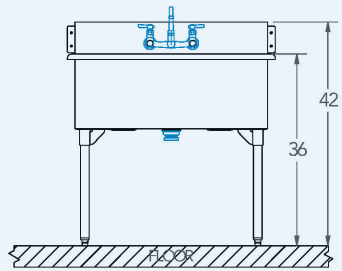

Wichita

Model # WC.288.00

2-Compartment Industrial Sink

Bowl (Lg x Wd x Dp)

18" x 18" x 14"

Drainboard

Left: 0"

Right: 0"

Overall (Lg x Wd x Ht)

39" x 21 1/2" x 42"

Material

14 gauge, stainless steel

Faucet Holes

1-1/8" Dia 8" Centers

Drain

3-1/2" Dia Opening

Included:

Matched Faucet

Basket Drain(s)

Install Kit

Additional Features

- 14 gauge stainless steel
- 12 gauge partition(s)
- 14" deep to sink rim
- Robust retro styling
- Stainless steel legs & feet
- 1-1/2" sanitary rolled-rim
- D 3-1/2" recessed drain opening
- Integrated security flange
- Specification grade hardware included
- 10-year warranty
- Made in Texas