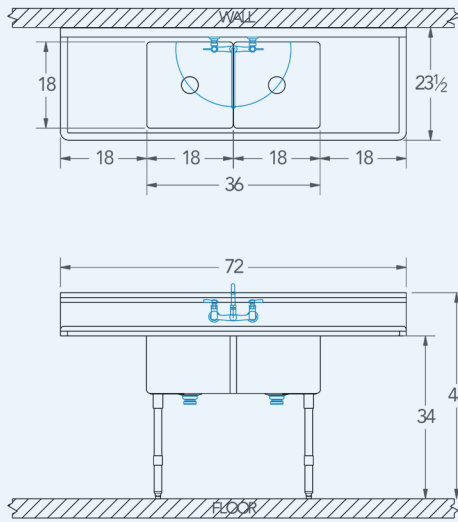

Pecos

Model # PE.288.88

2-Compartment Food Service Sink

Bowl (Lg x Wd x Dp)

18" x 18" x 12"

Drainboard

Left: 18"

Right: 18"

Overall (Lg x Wd x Ht)

72" x 23 1/2" x 43"

Material

16 gauge, stainless steel

Faucet Holes

1-1/8" Dia 8" Centers

Drain

3-1/2" Dia Opening

Included:

Matched Faucet

Basket Drain(s)

Install Kit

Additional Features

- Stainless Steel Legs and rails
- Adjustable stainless steel bullet feet
- 1 - 1/2" sanitary rolled rim
- 9" tall backsplash with tile edge
- NSF Certified
- 1 year warranty.